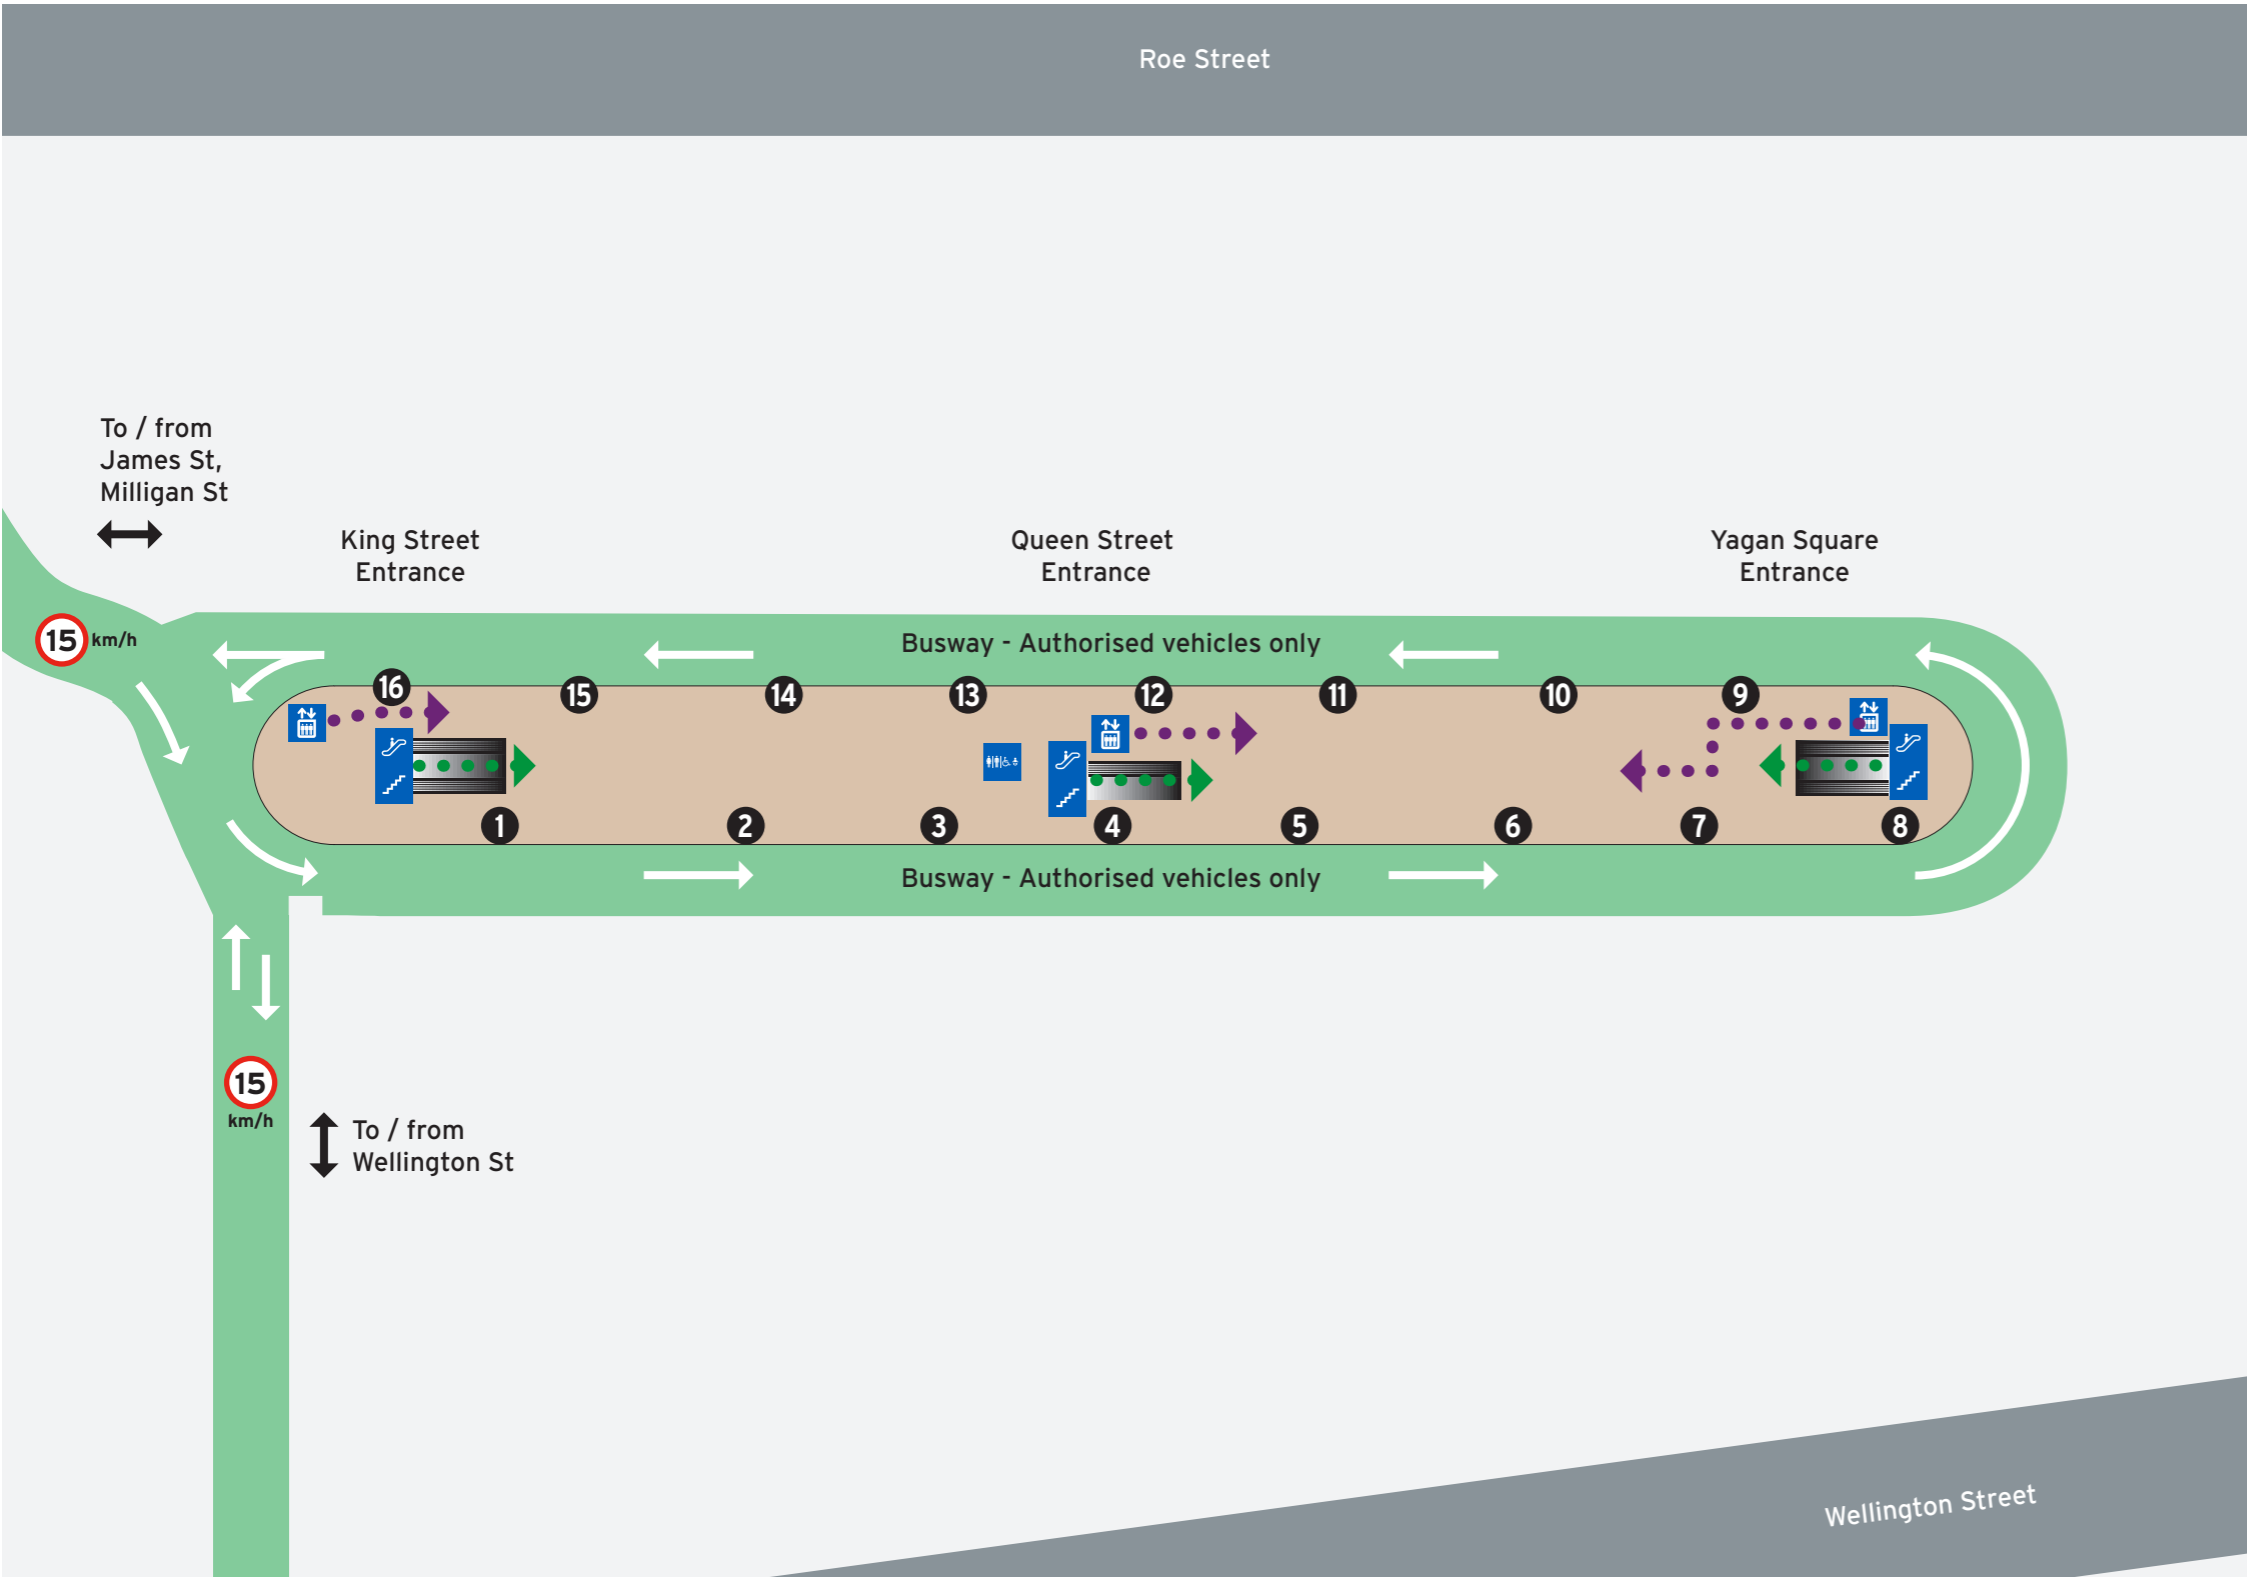

Legend

- Walking/Accessible Path
- Pedestrian Access

- Lift
- Escalator
- Stairs

- Pathways
- Road
- Access Closed

ZONE B

Stands 1 to 4 & 13 to 16

- Route
- 15
- 38
- 51
- 370
- 384
- 385
- 386
- 387
- 388
- 389
- 402
- 403
- 404
- 910
- 960 to Curtin University
- 970
- 990

ZONE A

Stands 5 to 12

- Route
-  THE BLUE CAT
- 19
- 28
- 30
- 31
- 34
- 67
- 68
- 81
- 82
- 83
- 84
- 85
- 220
- 221
- 230
- 360
- 361
- 362
- 907
- 960 to Mirrabooka Bus Stn

Legend

- Walking/Accessible Path
- Lift
- Pathways
- Pedestrian Access
- Escalator
- Road
- Stairs
- Access Closed
- Busway